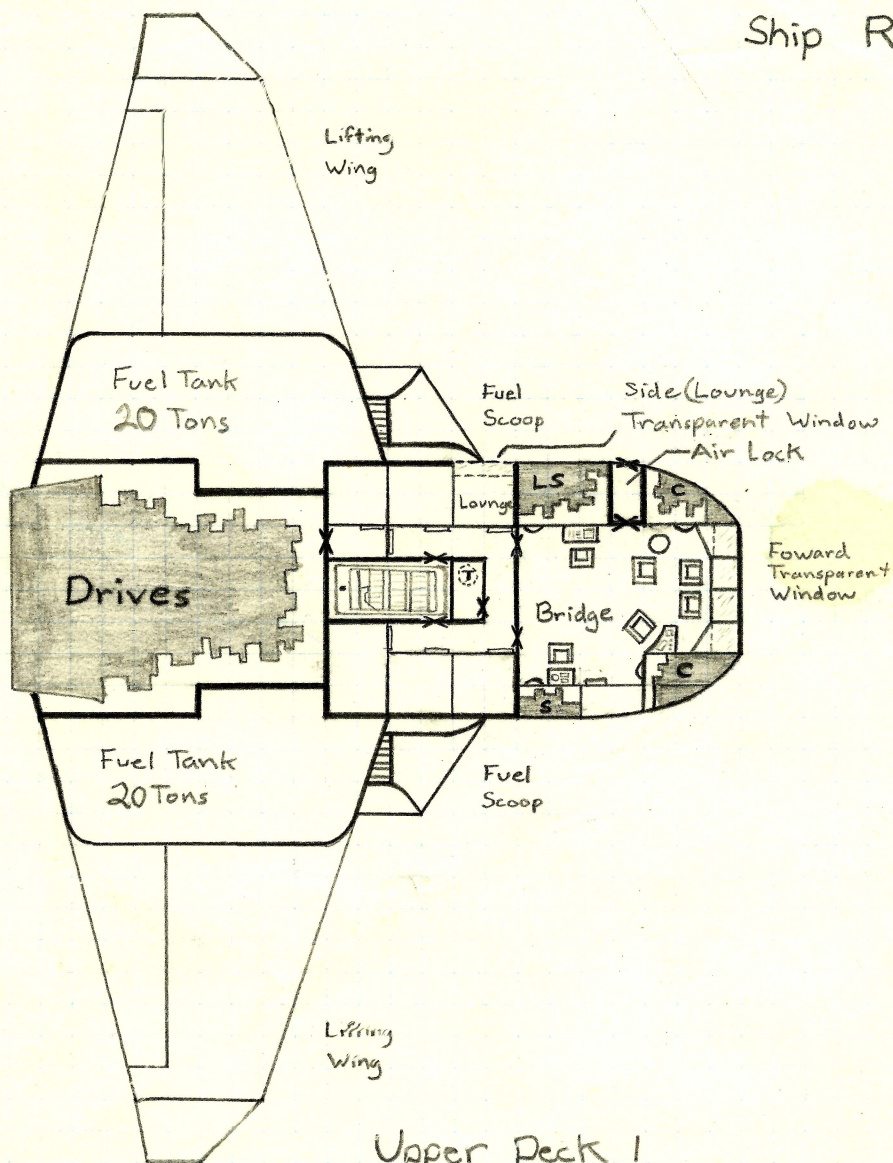

Explorer Class (Type D)

Ship Raven EXD-5200S-RVN

Upper Deck 1
(winged)

Lower Deck 2

CREW: 5 - Pilot, Navigator,
Engineer, Medic, Steward,
Gunners (optional)

Drives: Power Plant - C
Jump Drive - C
Manuever Drive - C

Drive Potential: Jump 3, 3G.

Gravities: 1G Floor Field,
Inertial Compensators
Sleeping Plates in Staterooms

Electronics: Model 2/1 Bis
Computer

Passengers: 5 - Single Occupancy

Cargo: 5 Tons plus 10 Tons
without the A.T.V.

Armament: 2 double
Turrets,
Upper Turret: Pulse Lasers
Lower Turret: Missel Rack

Vehicles: 2
One 6-passenger Air/Raft
One 5-passenger A.T.V.

Fuel Tonnage: 98 Tons

Quarters: 5 staterooms
6 Low Berths

Price: 105 Mcr.