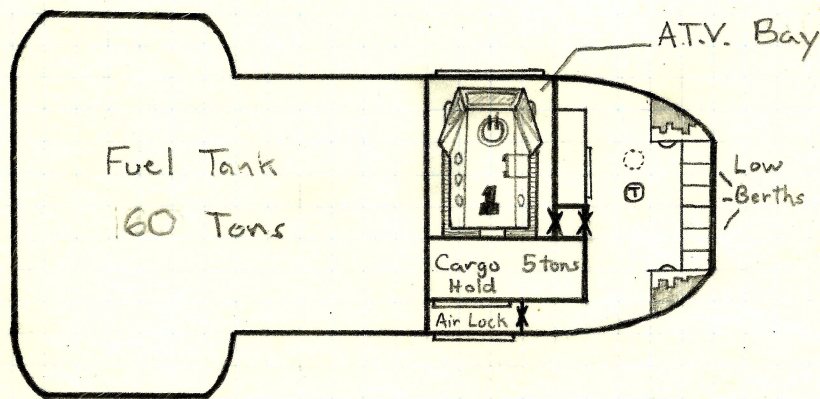

Lower Deck 2

CREW: 5 - Pilot, Navigator,
Engineer, Medic, Steward,
Gunners (optional)

Drives: Power Plant - C
Jump Drive - C
Manuever Drive - C

Drive Potential: Jump 3, 3G.

Gravities: 1G Floor Field,
Inertial Compensators
Sleeping Plates in Staterooms

Electronics: Model 2/1 Bis
Computer

Passengers: 5 - Single Occupancy

Cargo: 5 Tons plus 10 Tons
without the A.T.V.

Armament: 2 double
Turrets,
Upper Turret: Pulse Lasers
Lower Turret: Missel Rack

Vehicles: 2
One 6-passenger Air/Raft
One 5-passenger A.T.V.

Fuel Tonnage: 98 Tons

Quarters: 5 staterooms
6 Low Berths

Price: 105 Mcr.